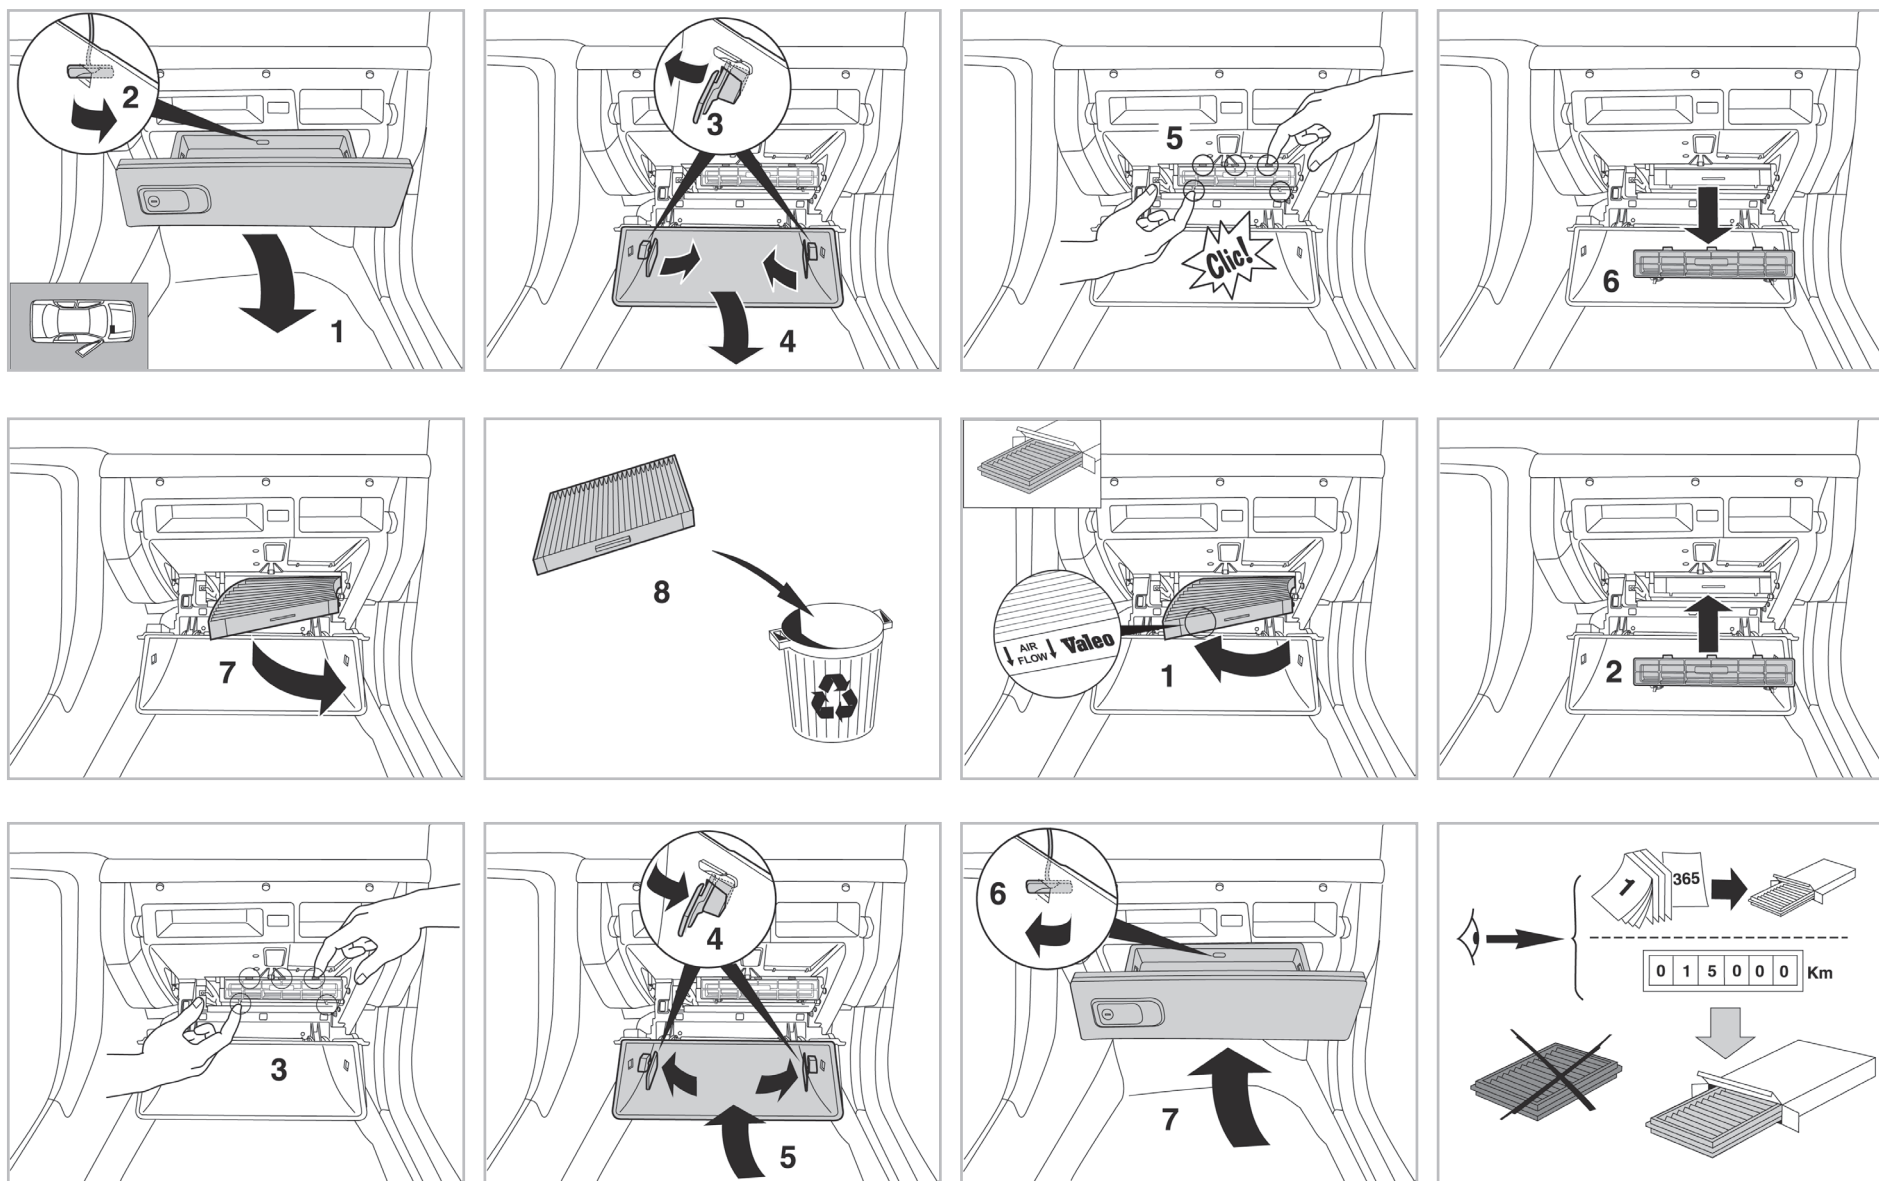

COMFORT

particle filter

715591

FH253

PA

WANT TO KNOW MORE?

www.valeo-techassist.com

FOR HYUNDAI ELANTRA (07/03 >)